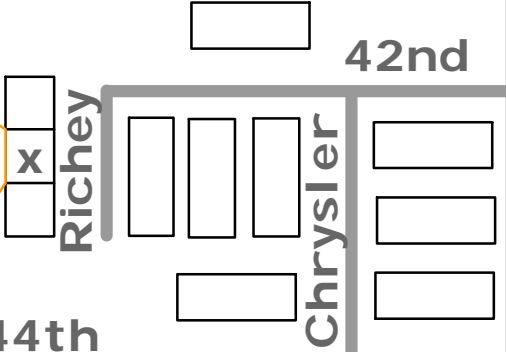

Sam  
Levitz

**KGMS/KVOI**  
is located in the last  
building on the corner of  
42nd and Richey. We  
are that middle office of  
that building.

**3222 S. Richey**  
**520.790.2440**

44th

42nd

x  
Richey

Chrysler

Broadmont

DMV

Verde

K

Ajo Way

Dodge Bl vd.

Palo